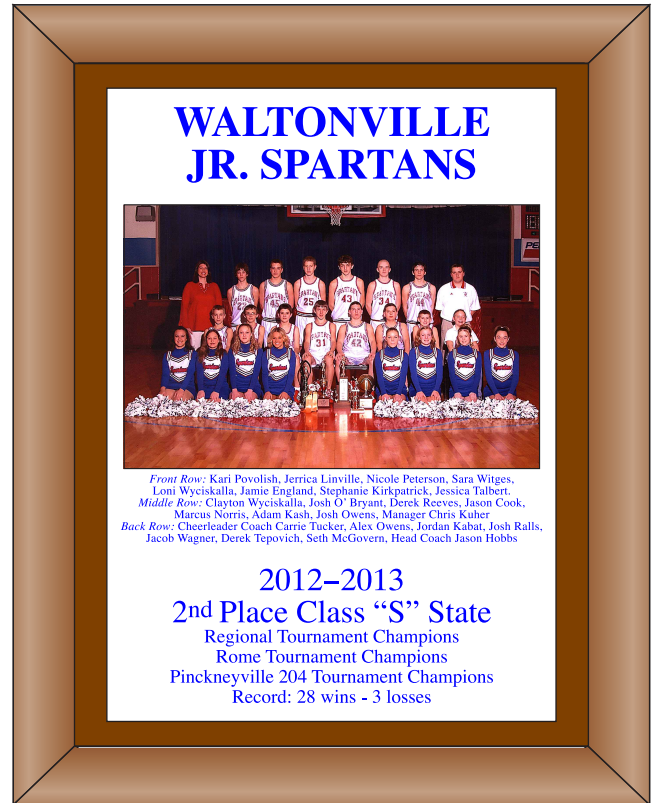

“Personalized” Team Picture Plaque

Recognize Team Achievements:

- Conference Champs
- State Honors
- School Records

EIGHT CUSTOMIZED OPTIONS

1. Choose plaque size
2. Choose two imprint colors
3. Choose gold, silver, or white aluminum plate
4. Color picture of team
5. School and team name
6. Typed list of names as they appear on the picture
7. Year
8. List of achievements

- * One time \$30.00 picture layout fee
- * Touch up of picture may incur additional fees

- *Two plaque sizes: 7x9 and 8x10
- *Gold, Silver or White aluminum plate
- *Full color imprint

PRICE SCHEDULE

PLAQUE SIZE	STYLE NUMBER	PRICE
7 x 9	TP-4007	\$17.00
8 x 10	TP-4008	\$21.00
MINIMUM ORDER - 6 PLAQUES		