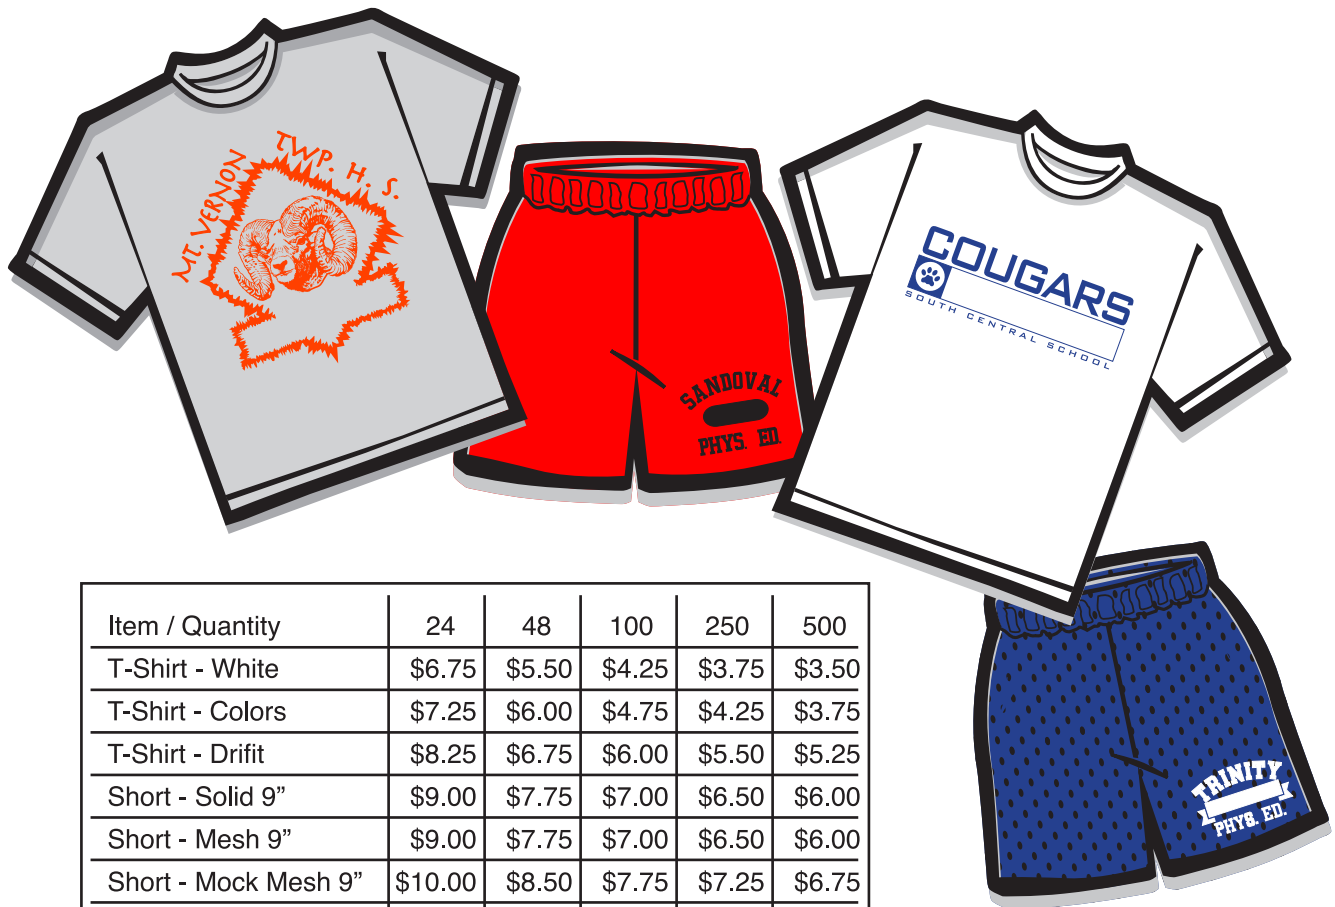

P.E. UNIFORMS

Item / Quantity	24	48	100	250	500
T-Shirt - White	\$6.75	\$5.50	\$4.25	\$3.75	\$3.50
T-Shirt - Colors	\$7.25	\$6.00	\$4.75	\$4.25	\$3.75
T-Shirt - Drifit	\$8.25	\$6.75	\$6.00	\$5.50	\$5.25
Short - Solid 9"	\$9.00	\$7.75	\$7.00	\$6.50	\$6.00
Short - Mesh 9"	\$9.00	\$7.75	\$7.00	\$6.50	\$6.00
Short - Mock Mesh 9"	\$10.00	\$8.50	\$7.75	\$7.25	\$6.75
Short - Mesh 7"	\$10.00	\$8.75	\$8.00	\$7.50	\$7.00
Short - Mesh 9"	\$11.00	\$9.50	\$8.75	\$8.25	\$7.75
Short - Mesh 11"	\$13.25	\$11.75	\$11.00	\$10.50	\$10.00

- All items include a one color one location screen print
- T-Shirts are short sleeve 100% cotton
- Shorts are 100% polyester with elastic waist and drawcord
- One fill in order at same price is allowed per school year, minimum quantity 24
- Add \$2.00 per item for XXL sizes
- Add \$3.00 per item for XXXL sizes
- Other styles are available with custom quote

ISSUE: 2018-06

— Stock Name Drop Designs —

(PED-1)

(PED-2)

(PED-3)

(PED-4)

(PED-5)

(PED-6)