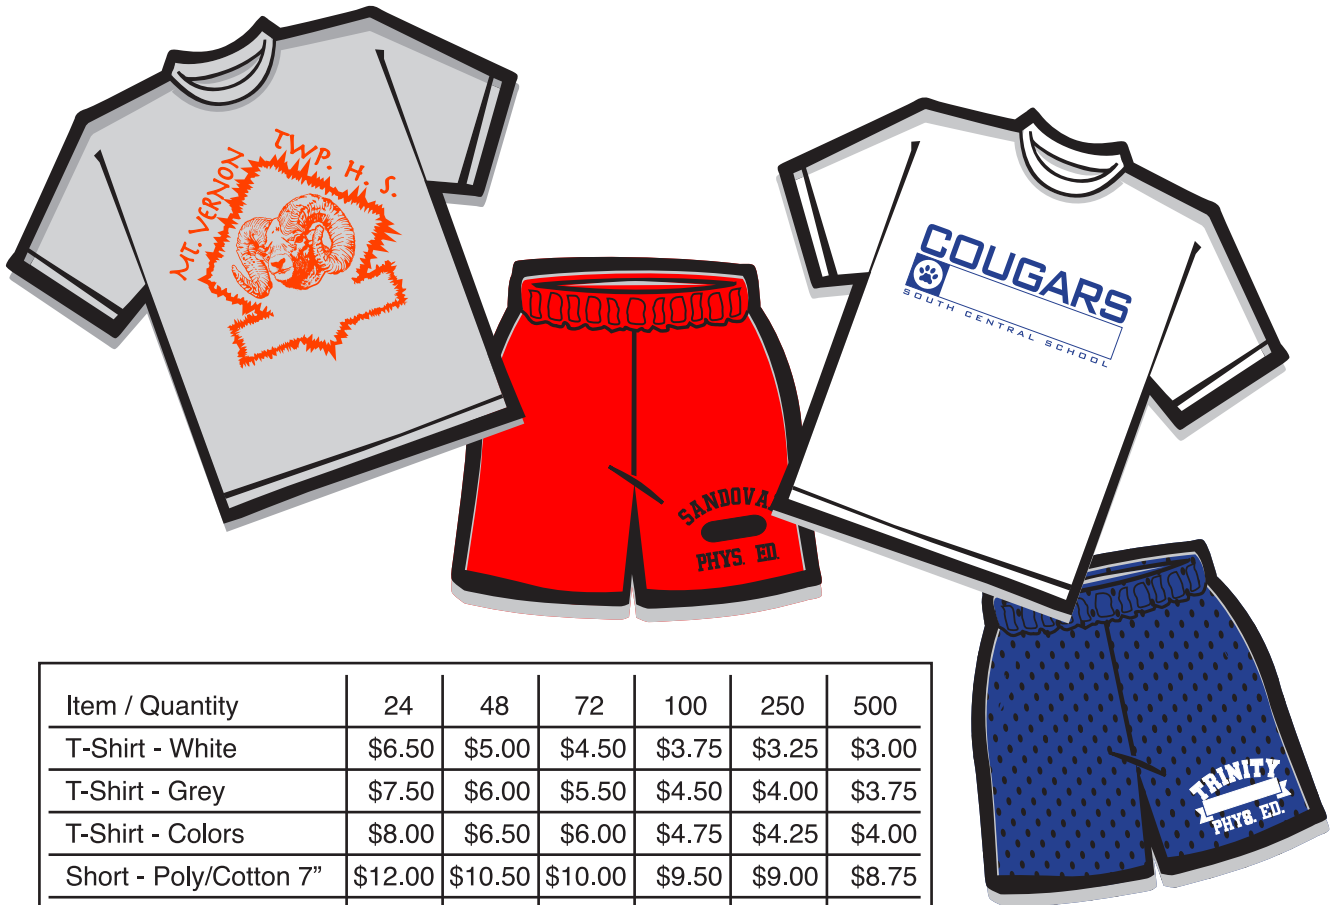

# P.E. UNIFORMS

Item / Quantity	24	48	72	100	250	500
T-Shirt - White	\$6.50	\$5.00	\$4.50	\$3.75	\$3.25	\$3.00
T-Shirt - Grey	\$7.50	\$6.00	\$5.50	\$4.50	\$4.00	\$3.75
T-Shirt - Colors	\$8.00	\$6.50	\$6.00	\$4.75	\$4.25	\$4.00
Short - Poly/Cotton 7"	\$12.00	\$10.50	\$10.00	\$9.50	\$9.00	\$8.75
Short - Mesh 7"	\$9.50	\$8.25	\$7.75	\$7.50	\$7.00	\$6.60
Short - Mesh 9"	\$10.25	\$9.00	\$8.50	\$8.25	\$7.75	\$7.25
Short - Mesh 11"	\$12.50	\$11.25	\$10.75	\$10.50	\$10.00	\$9.50

- All items include a one color one location screen print
- T-Shirts are short sleeve 100% cotton
- Poly/Cotton shorts are 50/50 with elastic waist and drawcord
- Mesh shorts are 100% polyester with elastic waist and drawcord
- One fill in order at same price is allowed per school year, minimum quantity 24
- Add \$2.00 per item for XXL & XXXL sizes
- Other styles are available with custom quote

# — Stock Name Drop Designs —

(PED-1)

(PED-2)

(PED-3)

(PED-4)

(PED-5)

(PED-6)

(PED-7)