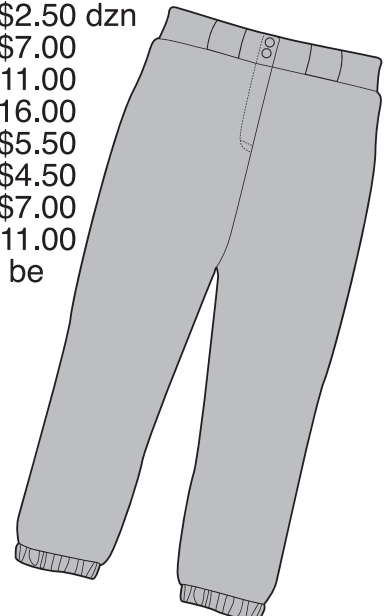

Baseball / Softball Essentials

- Baseball Rawlings synthetic Pony league (#RLLB-1).....$60.00 dzn
- Baseball Rawlings leather Pony league (#RLLB) .....$80.00 dzn
- Baseball Wilson leather (#A1010BP).....$95.00dzn
- T-Ball official size and weight (#TVB) .....$48.00 dzn
- Softball Wilson leather (#A9011B).....$101.00 dzn
- Softball Wilson leather yellow (#A9075B).....$92.00 dzn
- Softball Wilson leather yellow 11" (#A9275B).....$92.00 dzn
- Scoremaster scorebook (#7SB).....$4.20
- Lineup cards 3 carbon copy (#LUC) .....$2.50 dzn
- Pant - pull up mid-calf length (#808).....$7.00
- Pant - belt loop mid-calf length (#801) $11.00
- Pant - belt loop ankle length (#1440).....$16.00
- Belt - elastic with leather tab (#6001) $5.50
- Sock - solid color (#6026) $4.50
- Cap with 1 letter film (#23-370).....$7.00
- Cap with 1 letter embroidery (#23-370).....$11.00

Prices are based on team sales and orders are required to be paid in full at time of order or have school purchase order.