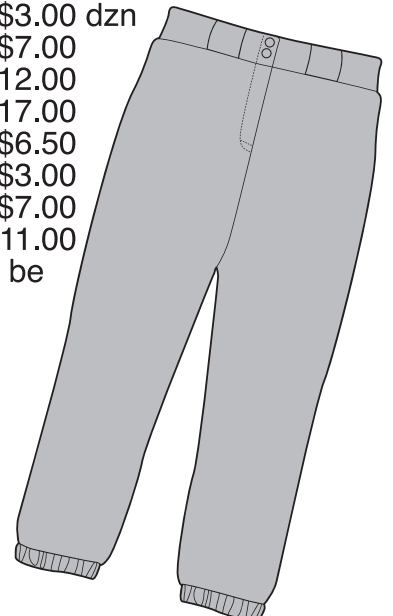

## Baseball / Softball Essentials

- Baseball Rawlings synthetic Pony league (#RLLB-1).....\$65.00 dzn
- Baseball Rawlings leather Pony league (#RLLB) .....\$85.00 dzn
- Baseball Wilson leather (#A1010BP).....\$85.00 dzn
- T-Ball official size and weight (#TVB) .....\$53.00 dzn
- Softball Wilson leather (#A9011B).....\$100.00 dzn
- Softball Wilson leather yellow (#A9075B).....\$85.00 dzn
- Softball Wilson leather yellow 11" (#A9275B).....\$85.00 dzn
- Scoremaster scorebook (#7SB).....\$4.50
- Lineup cards 3 carbon copy (#LUC) .....\$3.00 dzn
- Pant - pull up mid-calf length (#1487) .....\$7.00
- Pant - belt loop mid-calf length (#801).....\$12.00
- Pant - belt loop ankle length (#1440).....\$17.00
- Belt - elastic with leather tab (#6001) .....\$6.50
- Sock - solid color (#328030) .....\$3.00
- Cap with 1 letter film (#23-370).....\$7.00
- Cap with 1 letter embroidery (#23-370).....\$11.00