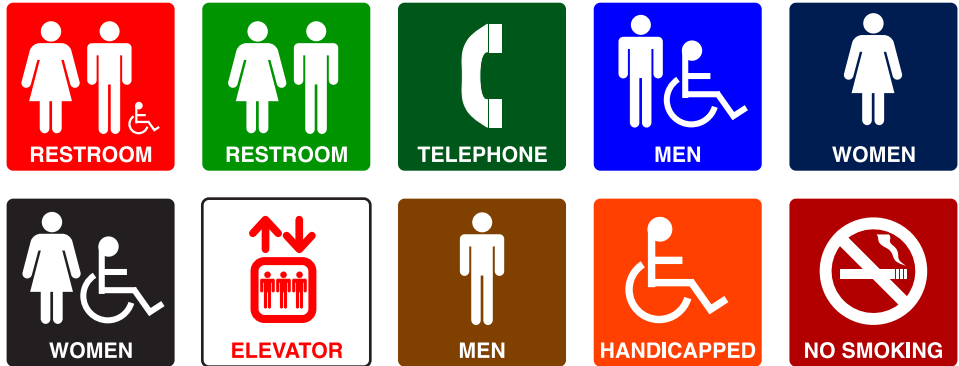

ROOM AND SPACE IDENTIFICATION SIGNS

285

147

3" x 4"	ROOM NUMBER	$6.00
3" x 10"	ONE LINE TEXT	$14.00
4" x 10"	TWO LINE TEXT	$21.00

- 1/32" Raised text
- Characters are 5/8" tall
- Grade 2 Braille
- Maximum 13 characters per line
- Each additional line of text adds 1" to sign height and $8.00
- Custom text available, add $1.00 per word for Braille translation