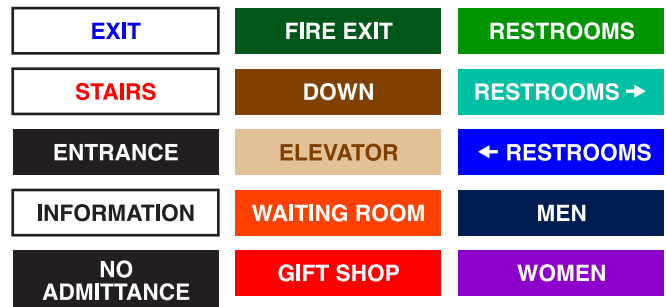

PARKING SIGNS

* PARKING (18" x 12")	$30.00
* $250 FINE (6" x 12")	$15.00
* U-CHANNEL POST (8' green)	$42.00
* U-CHANNEL POST (8' galvanized).....	$56.00

- White background with green border and lettering
- White accessible symbol on blue background
- .080 Aluminum
- Reflective sheeting