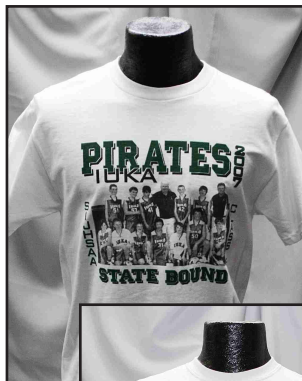

# SCREEN PRINTED T-SHIRTS

Order Quantity	"WHITE SHIRT" - Imprint Colors at One Location					
	1 Color	2 Color	3 Color	4 Color	5 Color	6 Color
12	\$9.91	\$16.35	\$22.80	\$29.24	\$35.68	\$42.12
24	\$7.02	\$10.57	\$14.12	\$17.67	\$21.21	\$24.76
48	\$5.19	\$7.23	\$9.27	\$11.31	\$13.35	\$15.39
100	\$4.08	\$5.38	\$6.68	\$7.98	\$9.28	\$10.58
250	\$3.59	\$4.46	\$5.32	\$6.19	\$7.06	\$7.93
500+	Requires custom quote					

- Gildan 100% cotton, 5.3 ounce fabric.
- Short sleeves and hemmed bottom.
- Prices are based on the same imprint colors, size, & location for all shirts.
- High quality screen print which will last as long as the garment.
- Artwork fees may apply - \$30.00 - \$75.00.
- 2XL sizes add \$2.00, 3XL add \$3.00.
- Other shirts styles and products available.