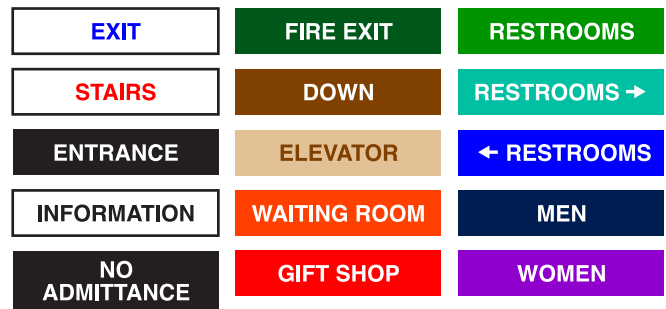

PARKING SIGNS

* PARKING (18" x 12")	$34.00
* $250 FINE (6" x 12")	$15.00
* U-CHANNEL POST (8' green)	$47.00
* U-CHANNEL POST (8' galvanized).....	$64.00

- White background with green border and lettering
- White accessible symbol on blue background
- .080 Aluminum
- Reflective sheeting

“ILLINOIS REGULATIONS REQUIRE BOTH SIGNS”