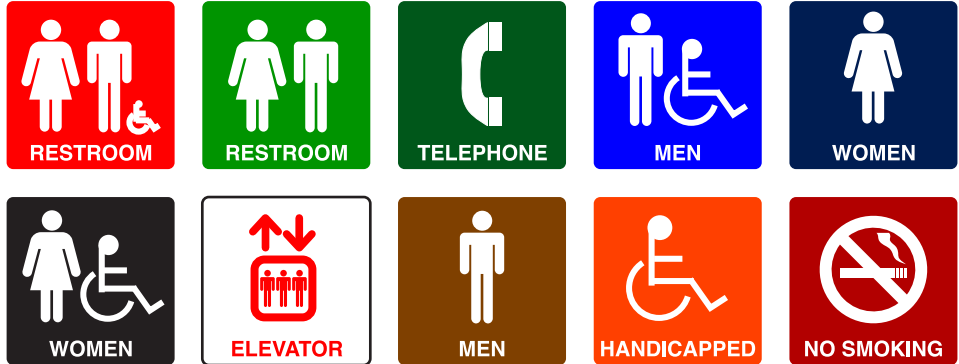

ROOM AND SPACE IDENTIFICATION SIGNS

3" x 4"	ROOM NUMBER	$7.00
3" x 10"	ONE LINE TEXT	$14.00
4" x 10"	TWO LINE TEXT	$21.00

- 1/32" Raised text
- Characters are 5/8" tall
- Grade 2 Braille
- Maximum 13 characters per line
- Each additional line of text adds 1" to sign height and $8.00
- Custom text available, add $1.00 per word for Braille translation

285

147