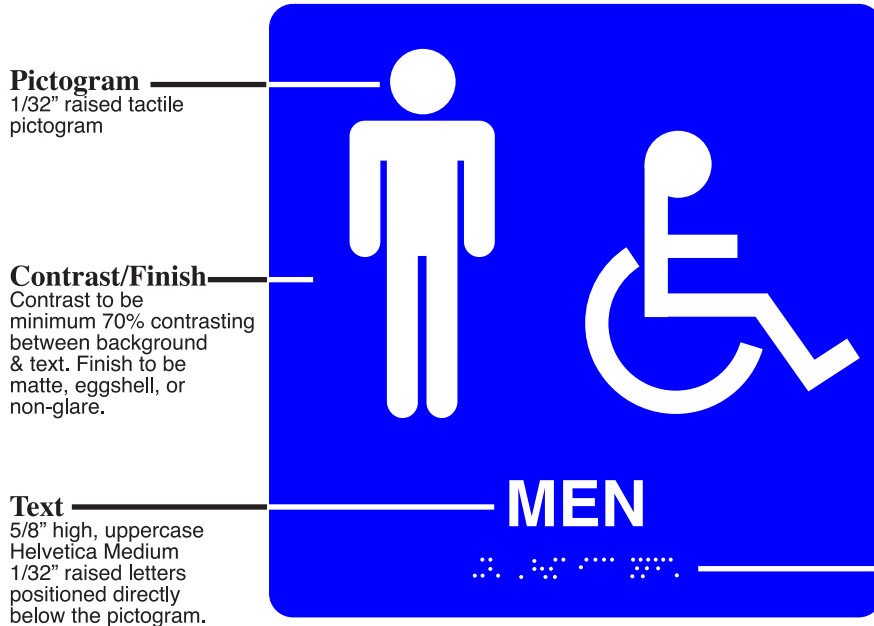

ADA Signage Made Simple.

ADA Americans with Disabilities Act

Winning Edge Sign Systems...
Innovative Solutions to the
Americans with Disabilities Act

Is Your Signage Legal...?

Winning Edge's ADA Regulatory Signs are:

- * Designed to meet ADA code
- * Inexpensive
- * Ready to use
- * Durable
- * Easy to mount

No one speaks the language of signs better than Winning Edge. With ADA (Americans with Disabilities Act) legislation requiring "barrier free" environments, it is time you spoke to Winning Edge. Signage is one of the fastest, easiest and cost-effective methods toward compliance.

Not only does Winning Edge offer one of the most complete lines of architectural and ADA signage available, but our prices are very competitive with any of the products currently being offered in the marketplace. Along with our stock line of ADA signage, we offer individual Letters, Numbers, and Braille Tabs which enable Winning Edge to customize ADA signage to meet your requirements. Custom made-to-order signage is where we really stand above the rest.